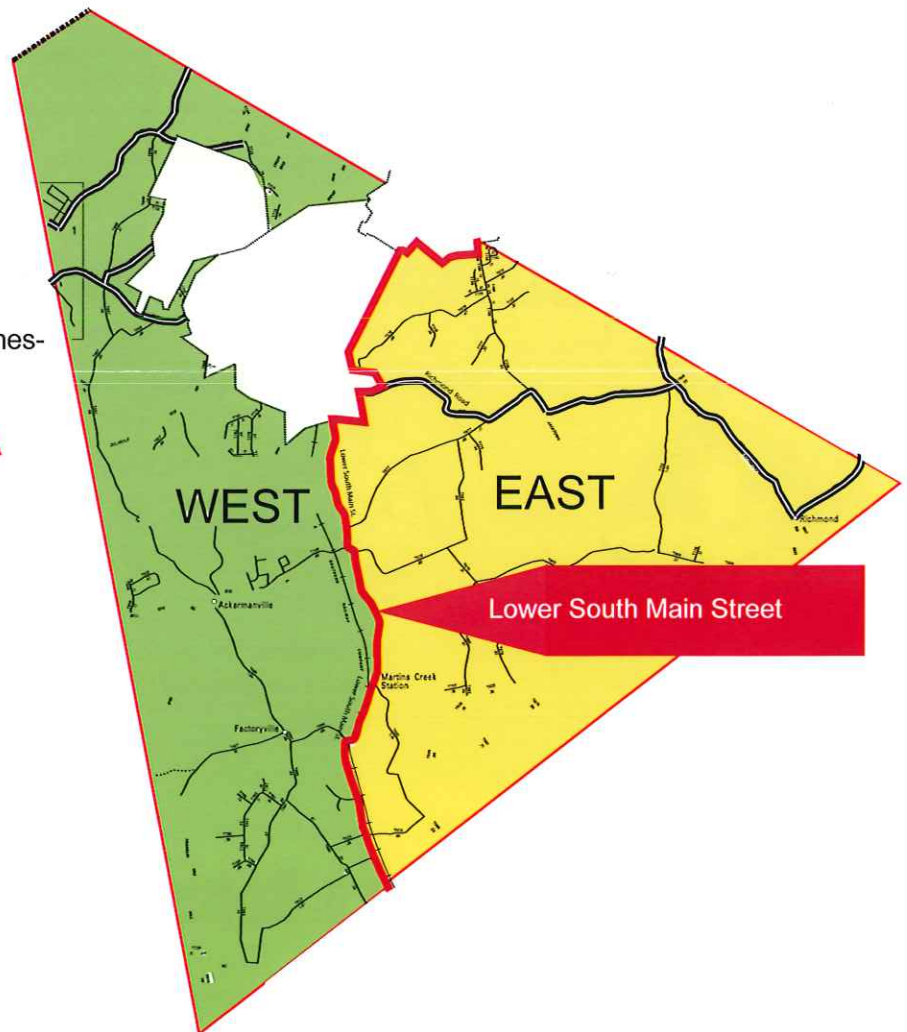

Trash and Recycling Zones

T= Trash: Wednesday Entire Township unless a Holiday week

■ Recycle: West of Lower South Main St.

■ Recycle: East of Lower South Main St. & including all residents located on Lower South Main St.

H = Holiday: If a holiday falls before or on a collection day then pick up will occur one day after scheduled collection day.

WASHINGTON TOWNSHIP WEST

Ackermanville Road
 American Bangor Road
 Appaloosa Court
 Bangor Junction Road
 Bayberry Road
 Bennis Hill Road
 Blue Valley Drive
 Clydesdale Court
 Creek Road
 Crystal Lane
 Delabole Road
 Diamond Street
 Dogwood Lane
 Dotta Drive
 East Factoryville Road
 East View Drive
 Elm Avenue
 Flicksville Road
 Fox Gap Avenue
 Franklin Hill Road
 Freemans Road