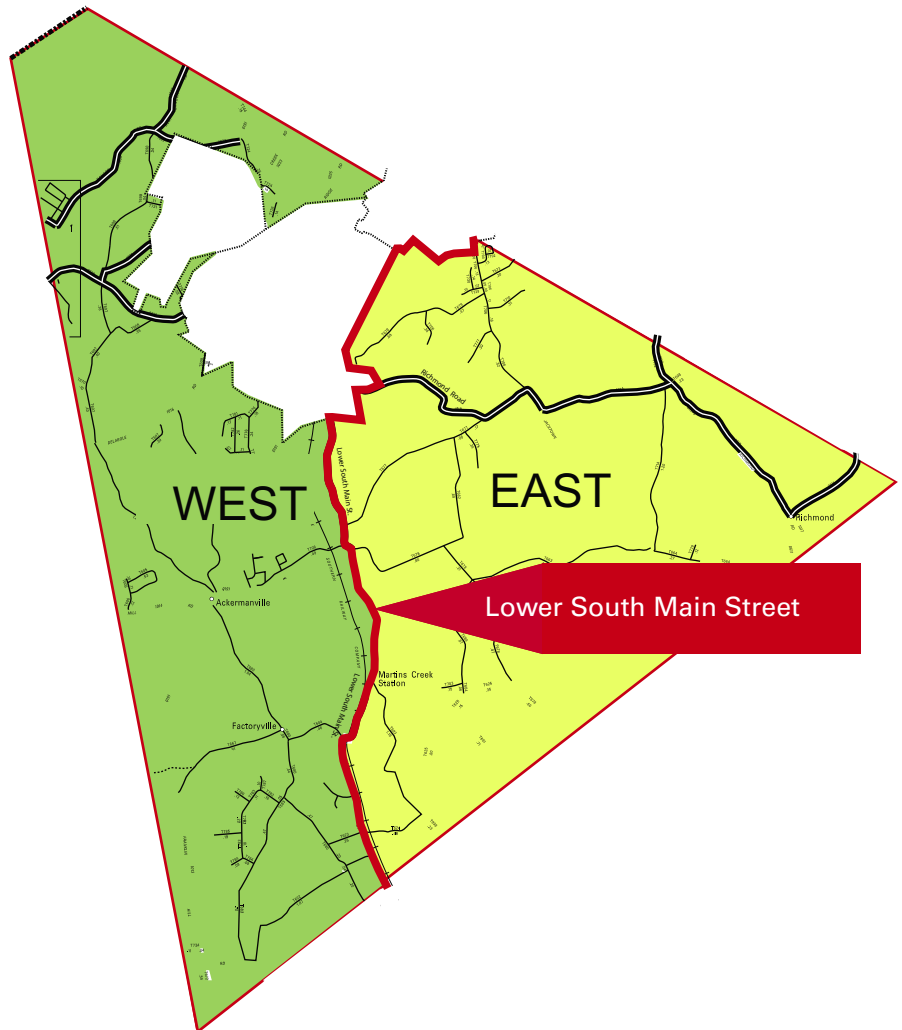

Trash and Recycling Zones

T= Trash: Wednesday Entire Township unless a Holiday week

■ Recycle: West of Lower South Main St.

■ Recycle: East of Lower South Main St. & including all residents located on Lower South Main St.

H = Holiday: If a holiday falls before or on a collection day then pick up will occur one day after scheduled collection day.

WASHINGTON TOWNSHIP WEST

Ackermanville Road
 American Bangor Road
 Appaloosa Court
 Bangor Junction Road
 Bayberry Road
 Bennis Hill Road
 Blue Valley Drive
 Clydesdale Court
 Creek Road
 Crystal Lane
 Delabole Road
 Diamond Street
 Dogwood Lane
 Dotta Drive
 East Factoryville Road
 East View Drive
 Elm Avenue
 Flicksville Road
 Fox Gap Avenue
 Franklin Hill Road
 Freemans Road